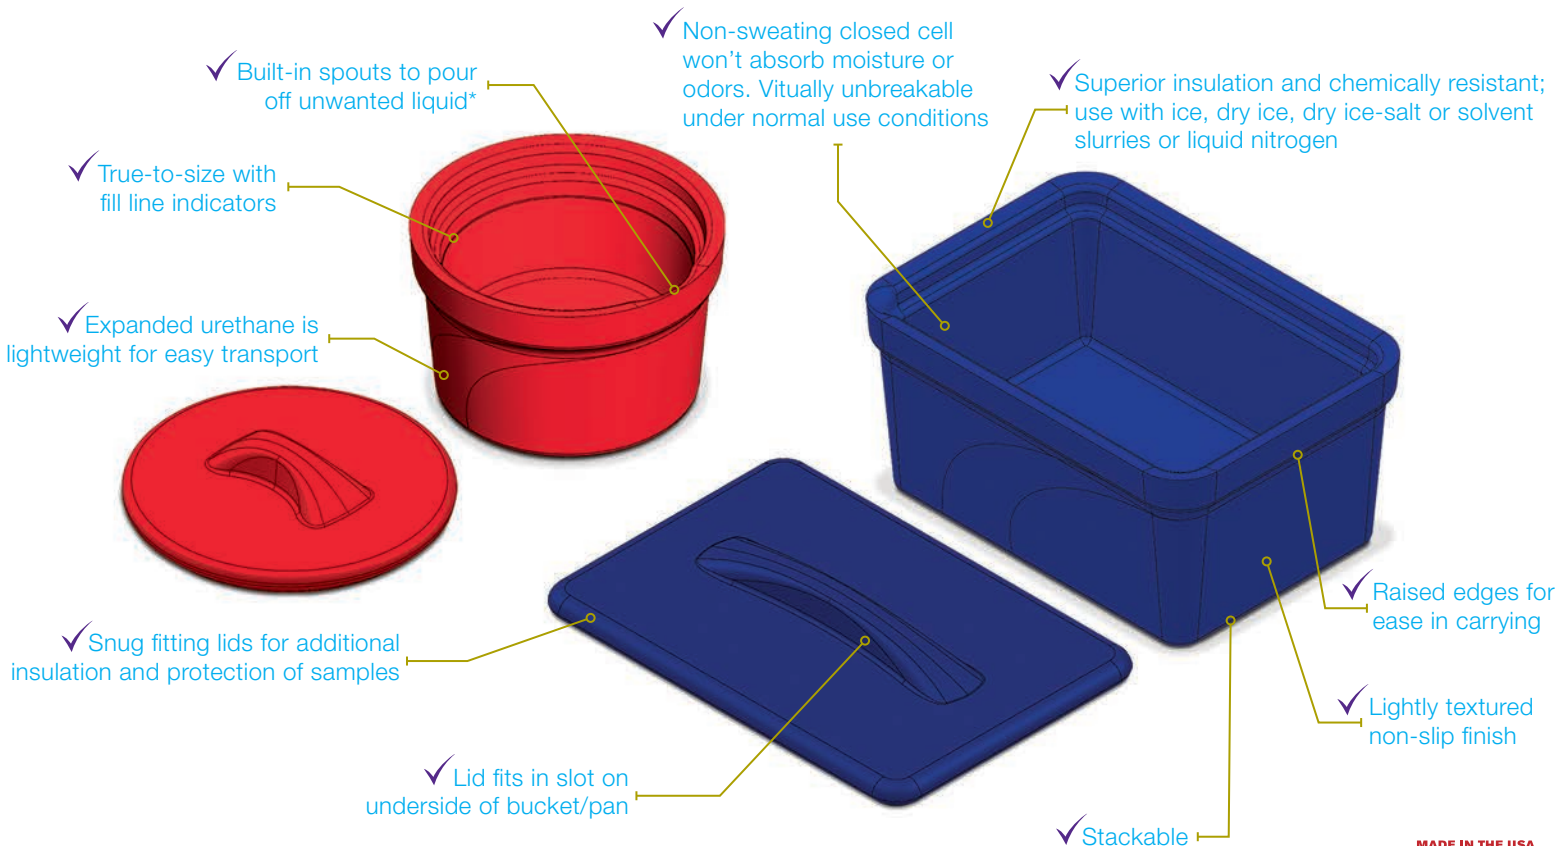

## Magic Touch™ 2

Classic good sense brought Magic Touch to every lab;  
New must-have benefits will keep it there.

Four Colors: Ebony, True Blue, Cherry Red, Emerald Green

Features apply to all buckets and pans  
\*1.0L Ice Pans do not have pouring spout

# Largest Selection of Sizes and Colors!

### Magic Touch 2 Dimensions

Ice Buckets	Overall Dimensions (Inches)		Ice Pans	Overall Dimensions (Inches)		
	Diameter	Height		Length	Width	Height
2.5L Bucket	10.56	6.44	1L Mini Pan	7.20	7.20	4.57
With Lid	10.56	7.06	With Lid	7.20	7.20	5.30
4L bucket	10.56	8.33	4L Midi Pan	11.95	9.01	7.88
With Lid	10.56	8.93	With Lid	11.95	9.01	8.57
			9L Maxi Pan	16.54	11.91	7.88
			With Lid	16.54	11.91	8.56

Four Colors: **Ebony, True Blue, Cherry Red, Emerald Green**